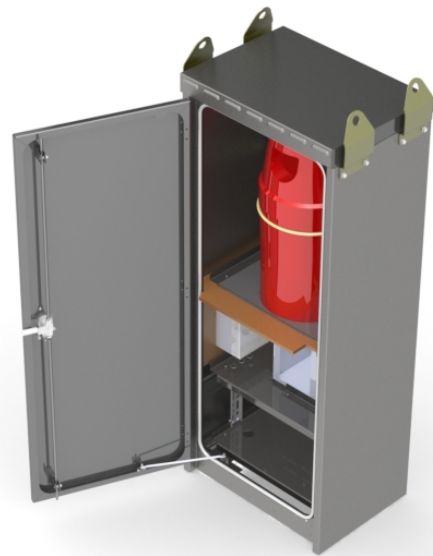

## HYDROGEN FUEL CELL GENERATOR'S

The Fuel Cell is a hydrogen PEM (Proton Exchange Membrane) fuel cell generator capable of delivering 150 W of DC power for off-grid and backup power applications. It is ideal for supplying power for long-run applications such as remote monitoring, lighting and security camera, which can be powered from 12 or 24 volt rechargeable batteries. The fuel cell is with readily available industrial hydrogen, delivered via standard steel cylinders which are self fuelled and contained within the enclosure.

### 7Kwh Cabinet Features:

- ❖ Cabinet is based on the 600 range
- ❖ Houses the fuel cell battery
- ❖ Houses one gas bottle
- ❖ One unit provides up-to 7Kwh energy
- ❖ Rapid deployment
- ❖ Temporary or permanent installation
- ❖ Ideal for cameras and other low voltage systems

### 56Kwh Cabinet Features:

- ❖ Cabinet is based on the CEC Rage
- ❖ One electronic bay
- ❖ One Gas bay
- ❖ One unit provides up-to 56Kwh energy
- ❖ Rapid deployment
- ❖ Temporary or permanent installation
- ❖ Optional fast erect mast
- ❖ ideal for cameras and other low voltage systems