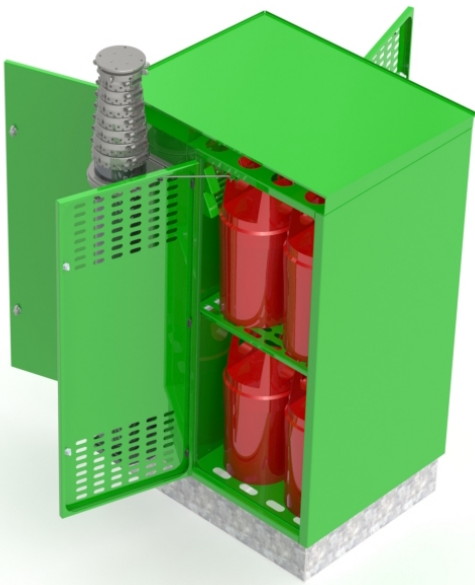

## HYDROGEN FUEL CELL GENERATOR'S

The Fuel Cell is a hydrogen PEM (Proton Exchange Membrane) fuel cell generator capable of delivering 150 W of DC power for off-grid and backup power applications. It is ideal for supplying power for long-run applications such as remote monitoring, lighting and security camera, which can be powered from 12 or 24 volt rechargeable batteries. The fuel cell is with readily available industrial hydrogen, delivered via standard steel cylinders which are self fuelled and contained within the enclosure.

### 7Kwh Cabinet Features:

- ❖ Cabinet is based on the 600 range
- ❖ Houses the fuel cell battery
- ❖ Houses one gas bottle
- ❖ One unit provides up-to 7Kwh energy
- ❖ Rapid deployment
- ❖ Temporary or permanent installation
- ❖ Ideal for cameras and other low voltage systems

### 56Kwh Cabinet Features:

- ❖ Cabinet is based on the CEC Rage
- ❖ One electronic bay
- ❖ One Gas bay
- ❖ One unit provides up-to 56Kwh energy
- ❖ Rapid deployment
- ❖ Temporary or permanent installation
- ❖ Optional fast erect mast
- ❖ ideal for cameras and other low voltage systems